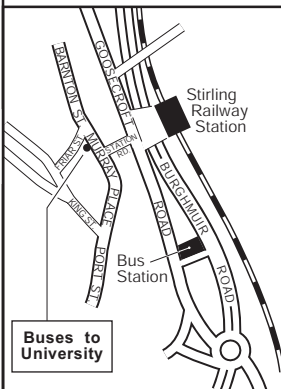

BUS NUMBERS 1, 1A, 51, 52, 53 and 81 run between the University and Murray Place, Stirling (3km)

Buses to University

UNIVERSITY OF STIRLING

MAP OF CAMPUS